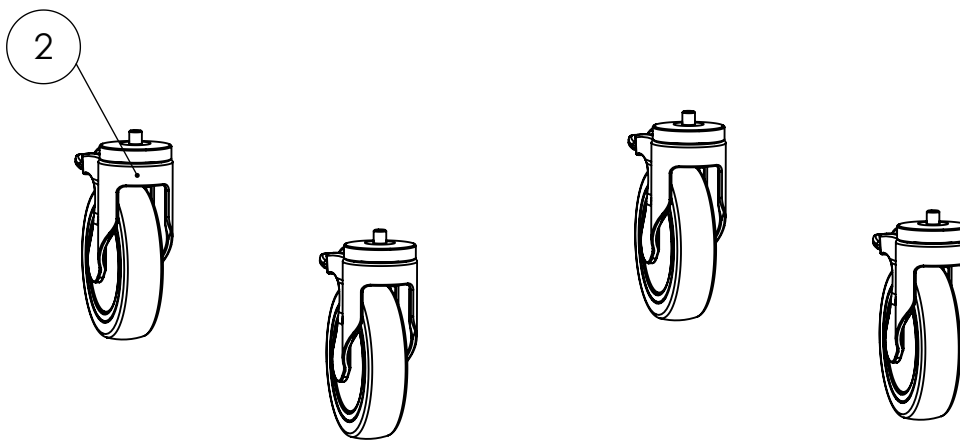

Spare parts

Pos	Article number	Articel description	Quantity	Unit
1-24	3002-1303E-032	Seat retainer for Mini, complete	1	St
	3002-1302E-032	Seat retainer size 1, complete	1	St
	3003-1302E-032	Seat retainer size 2, complete	1	St
1	3002-1390-032	Seat retainer for Mini, black dull matt	1	St
	3002-1360-032	Seat retainer size 1, black dull matt	1	St
	3003-1360-032	Seat retainer size 2, black dull matt	1	St
2	1141-0009	Ribbed insert SFL 25x1-2,5	2	St
3	1089-0002	Wedge M8x21	2	St
4	3002-1323-016	Immersion tube chrome-plated	2	St
5	3002-1322	Saddle washer 25x802-1322	2	St
6	1024-0630	Hexagon socket countersunk head screw M6x30	4	St
7	1021-0885	Hexagon socket head cap screw M8x85	2	St
8	1052-0008	Spring washer B8	2	St
9	1051-0006	Washer A6,4	4	St
10	1044-0006	Hexagonal domed cap nut self-locking M6	4	St
11	3002-1372-006	Scantlings rails	2	St
12	3231-1516	Scantlings bearing	2	St
13	3231-1514	latch ramp	2	St
14	1113-0051	Washer PA 6,4x15x5	2	St
15	3002-1381-015	Seat bearing right	1	St
16	1134-0006	Snap button B 141	1	St
18	3002-1371E-015	Seat bearing left	1	St
19	3231-9523	Button	1	St
20	3002-1373-022	Side panel, left, signal white	1	St
21	3002-1383-022	Side panel, right, signal white	1	St
22	1051-0005	Washer A5,3	1	St
23	1044-0005	Hexagonal domed cap nut self-locking M5	1	St
24	1030-0510	Button head socket screw with flange M5x10	1	St

Spare parts

Pos	Article number	Articel description	Quantity	Unit
1	1241-0001	Twin wheel castor, d=75 mm, with wheel lock, threaded pin M10x15	4	Pc.
2	1240-0002	Apparatus castor125 mm with total lock, incl. screw M10x30	4	Pc.