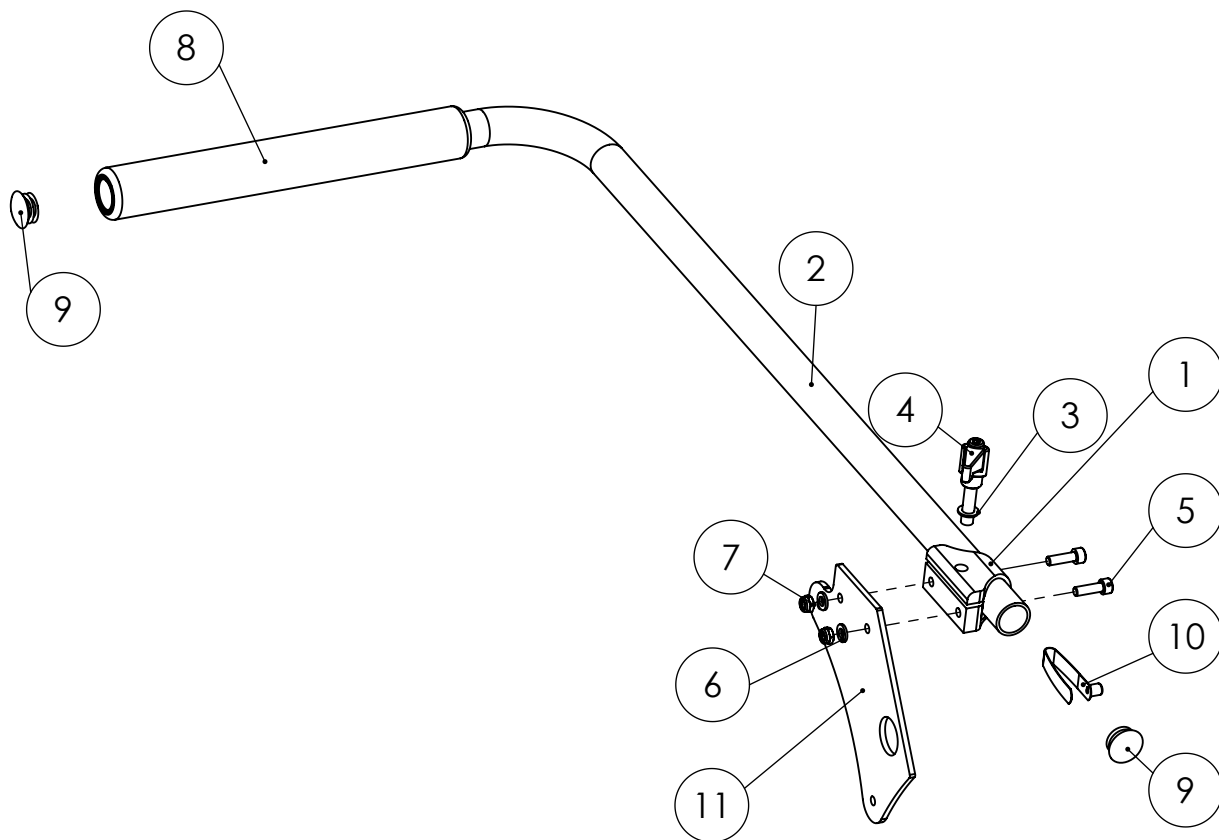

Spare Parts

Pos	Article number	Articel description	Quantity	Unit
1-11	3002-5400	Push bar for BASIC home under frame	1	Pc.
1	3002-5432-007	Clamp push handle, black anodized	1	Pc.
2	3002-5431-007	Push handle, black anodized	1	Pc.
3	1059-0011	Shim ring zp DIN/ISO 988 8x14x1,2	1	Pc.
4	1121-0830	Locking lever PA black M8x30	1	Pc.
5	1021-0620	Hexagon socket head cap screw M6x20	1	Pc.
6	1051-0006	Washer A6,4	1	Pc.
7	1042-0006	Hexagon nut self-locking M6	1	Pc.
8	1143-0001	Handle grip d30 x 260	1	Pc.
9	1141-0009	Ribbed insert SFL 25x1-2,5	2	Pc.
10	1134-0006	Snap button B 141	1	Pc.
11	3002-5433-032	Adapter plate push handle black dull matt	1	Pc.