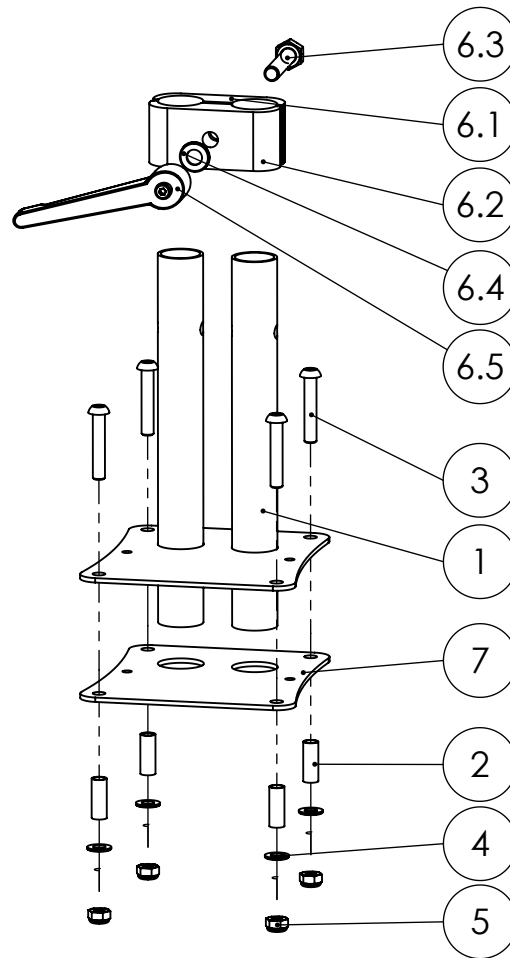

Spare parts

Pos	Article number	Articel description	Quantity	Unit
1-7	3002-1200E-032	Column frame with baseplate, complete	1	Pc.
1	3002-1210-032	Column frame with baseplate, black dull matt	1	Pc.
2	3002-1230	Bushing spacer 10 x 0.8 x 26.8	4	Pc.
3	1029-0845	Button head socket screw M8x45	4	Pc.
4	1051-0008	Washer A8,4	4	Pc.
5	1042-0008	Hexagon nut self-locking M8	4	Pc.
6	3002-1220	ZUG clamping unit	1	Pc.
6.1	3002-1221	Clamp block front	1	Pc.
6.2	3002-1222	Clamp block back	1	Pc.
6.3	1012-1055	Hexagon head screw M10x55	1	Pc.
6.4	1051-0010	Washer A10,5	1	Pc.
6.5	1121-0010	Locking lever M10	1	Pc.
7	3002-1211-032	Baseplate	4	Pc.