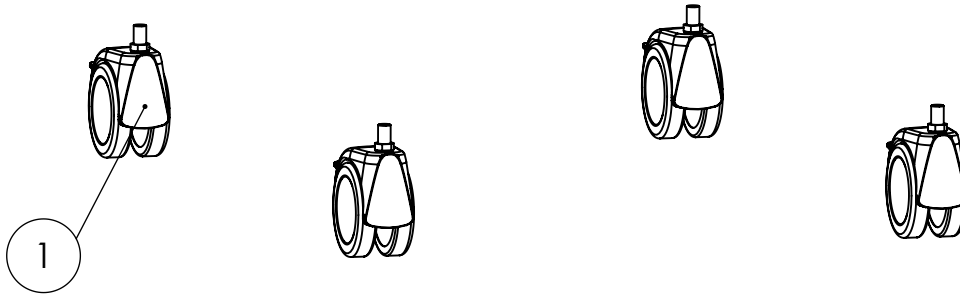

Spare parts

Pos	Article number	Articel description	Quantity	Unit
1-24	3002-1303E-032	Seat retainer for Mini, complete	1	St
	3002-1302E-032	Seat retainer size 1, complete	1	St
	3003-1302E-032	Seat retainer size 2, complete	1	St
1	3002-1390-032	Seat retainer for Mini, black dull matt	1	St
	3002-1360-032	Seat retainer size 1, black dull matt	1	St
	3003-1360-032	Seat retainer size 2, black dull matt	1	St
2	1141-0009	Ribbed insert SFL 25x1-2,5	2	St
3	1089-0002	Wedge M8x21	2	St
4	3002-1323-016	Immersion tube chrome-plated	2	St
5	3002-1322	Saddle washer 25x802-1322	2	St
6	1024-0630	Hexagon socket countersunk head screw M6x30	4	St
7	1021-0885	Hexagon socket head cap screw M8x85	2	St
8	1052-0008	Spring washer B8	2	St
9	1051-0006	Washer A6,4	4	St
10	1044-0006	Hexagonal domed cap nut self-locking M6	4	St
11	3002-1372-006	Scantlings rails	2	St
12	3231-1516	Scantlings bearing	2	St
13	3231-1514	latch ramp	2	St
14	1113-0051	Washer PA 6,4x15x5	2	St
15	3002-1381-015	Seat bearing right	1	St
16	1134-0006	Snap button B 141	1	St
18	3002-1371E-015	Seat bearing left	1	St
19	3231-9523	Button	1	St
20	3002-1373-022	Side panel, left, signal white	1	St
21	3002-1383-022	Side panel, right, signal white	1	St
22	1051-0005	Washer A5,3	1	St
23	1044-0005	Hexagonal domed cap nut self-locking M5	1	St
24	1030-0510	Button head socket screw with flange M5x10	1	St

Spare parts

Pos	Article number	Articel description	Quantity	Unit
1	1241-0001	Twin wheel castor, d=75 mm, with wheel lock, threaded pin M10x15	4	Pc.
2	1240-0002	Apparatus castor125 mm with total lock, incl. screw M10x30	4	Pc.