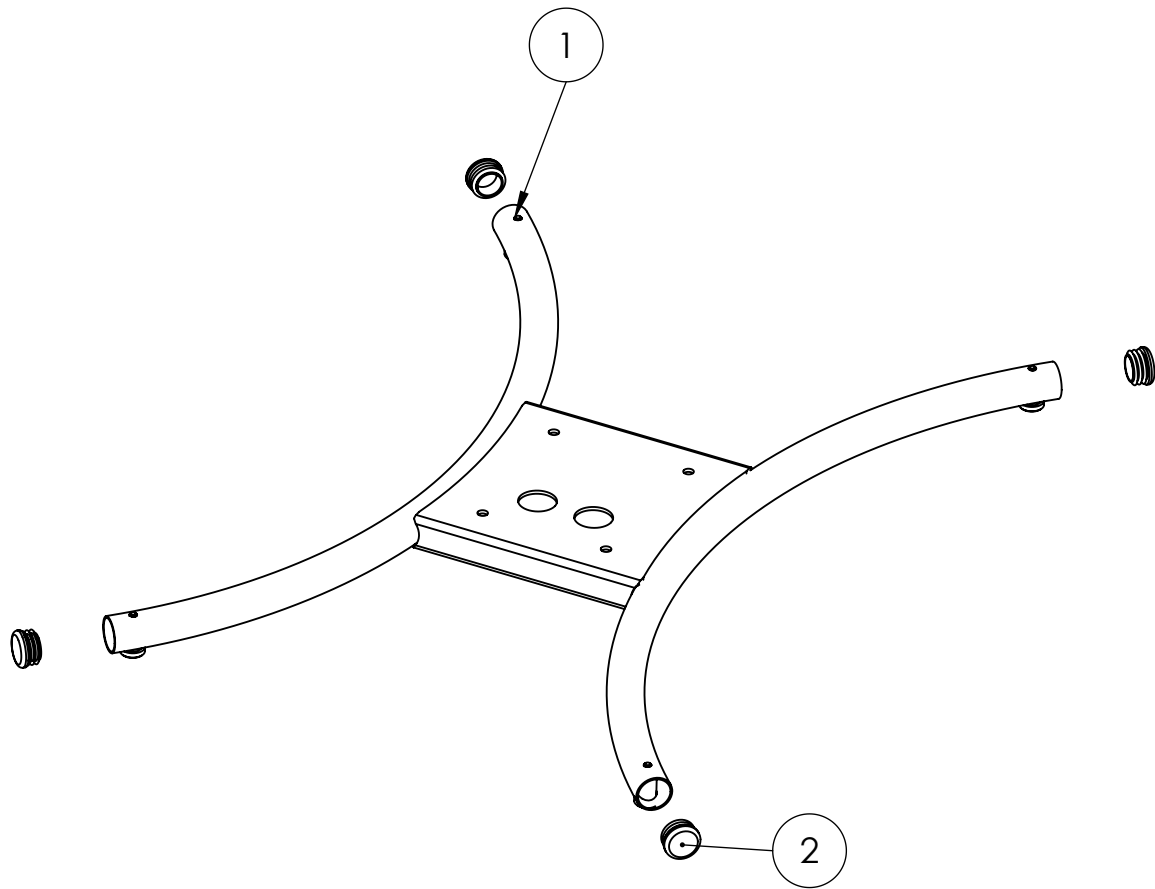

Spare Parts

1.1 Modelidentification

Please give us the Serial number with every spare part order, to ensure a correct delivery.

1.2 Basic configuration

- Base frame with adjustable pillar.
- Seat retainer adapter for BINGO-Evolution for size: Mini, 1 or 2.
- Four twin whell`s with lock.

2 Component overview

Pos	Article number	Articel description	Page
1	3002-0000-032	Base frame	5
2	3002-1200-032	Column frame	6
3	300x-130x	Seat retainere	7
4	3002-5400	Push bar for BASIC	9
5+6	124x-000x	Twin wheel`s	10

Spare Parts

Pos	Article number	Articel description	Quantity	Unit
1	3002-1110-032	Base frame, black dull matt	1	Pc.
2	1141-0019	Ribbed insert 30x0,8-2,5	4	Pc.

Spare parts

Pos	Article number	Articel description	Quantity	Unit
1-7	3002-1200E-032	Column frame with baseplate, complete	1	Pc.
1	3002-1210-032	Column frame with baseplate, black dull matt	1	Pc.
2	3002-1230	Bushing spacer 10 x 0.8 x 26.8	4	Pc.
3	1029-0845	Button head socket screw M8x45	4	Pc.
4	1051-0008	Washer A8,4	4	Pc.
5	1042-0008	Hexagon nut self-locking M8	4	Pc.
6	3002-1220	ZUG clamping unit	1	Pc.
6.1	3002-1221	Clamp block front	1	Pc.
6.2	3002-1222	Clamp block back	1	Pc.
6.3	1012-1055	Hexagon head screw M10x55	1	Pc.
6.4	1051-0010	Washer A10,5	1	Pc.
6.5	1121-0010	Locking lever M10	1	Pc.
7	3002-1211-032	Baseplate	4	Pc.

Spare parts

Pos	Article number	Articel description	Quantity	Unit
1	1241-0001	Twin wheel castor, d=75 mm, with wheel lock, threaded pin M10x15	4	Pc.
2	1240-0002	Apparatus castor125 mm with total lock, incl. screw M10x30	4	Pc.