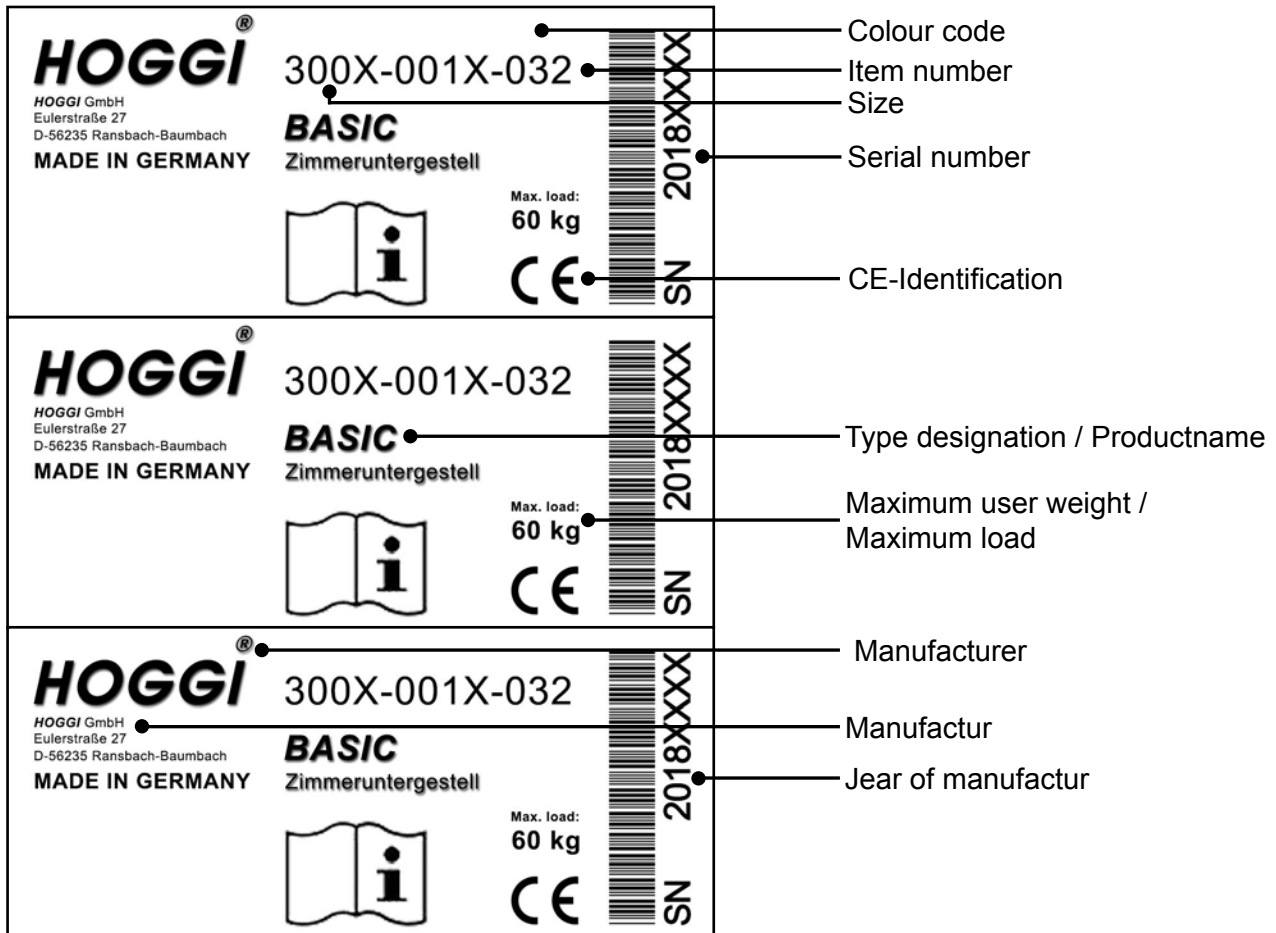

Spare Parts

1.1 Modelidentification

Please give us the Serial number with every spare part order, to ensure a correct delivery.

1.2 Basic configuration

- Base frame with adjustable pillar.
- Seat retainer adapter for BINGO-Evolution for size: Mini, 1 or 2.
- Four twin whell`s with lock.

Spare Parts

Pos	Article number	Articel description	Quantity	Unit
1	3002-1110-032	Base frame, black dull matt	1	Pc.
2	1141-0019	Ribbed insert 30x0,8-2,5	4	Pc.

Spare parts

Pos	Article number	Articel description	Quantity	Unit
1-7	3002-1200E-032	Column frame with baseplate, complete	1	Pc.
1	3002-1210-032	Column frame with baseplate, black dull matt	1	Pc.
2	3002-1230	Bushing spacer 10 x 0.8 x 26.8	4	Pc.
3	1029-0845	Button head socket screw M8x45	4	Pc.
4	1051-0008	Washer A8,4	4	Pc.
5	1042-0008	Hexagon nut self-locking M8	4	Pc.
6	3002-1220	ZUG clamping unit	1	Pc.
6.1	3002-1221	Clamp block front	1	Pc.
6.2	3002-1222	Clamp block back	1	Pc.
6.3	1012-1055	Hexagon head screw M10x55	1	Pc.
6.4	1051-0010	Washer A10,5	1	Pc.
6.5	1121-0010	Locking lever M10	1	Pc.
7	3002-1211-032	Baseplate	4	Pc.

Spare parts

Pos	Article number	Articel description	Quantity	Unit
1	1241-0001	Twin wheel castor, d=75 mm, with wheel lock, threaded pin M10x15	4	Pc.
2	1240-0002	Apparatus castor125 mm with total lock, incl. screw M10x30	4	Pc.