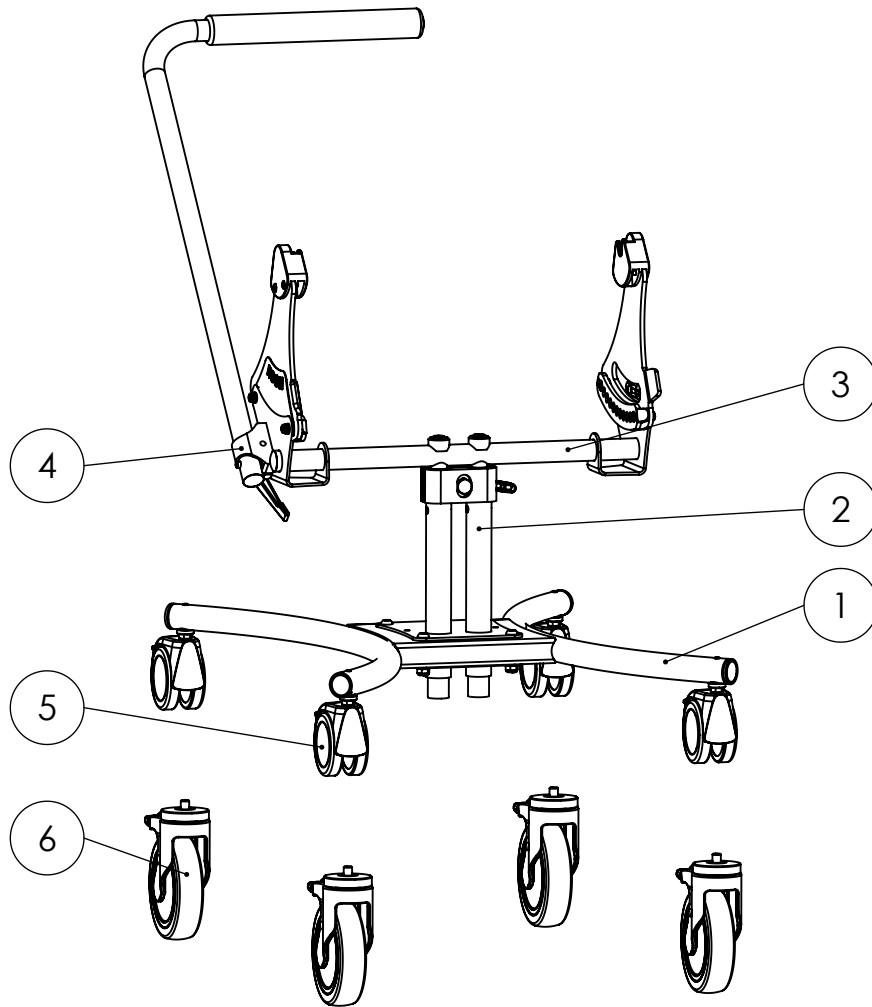

2 Component overview

Pos	Article number	Articel description	Page
1	3002-0000-032	Base frame	5
2	3002-1200-032	Column frame	6
3	300x-130x	Seat retainere	7
4	3002-5400	Push bar for BASIC	9
5+6	124x-000x	Twin wheel`s	10