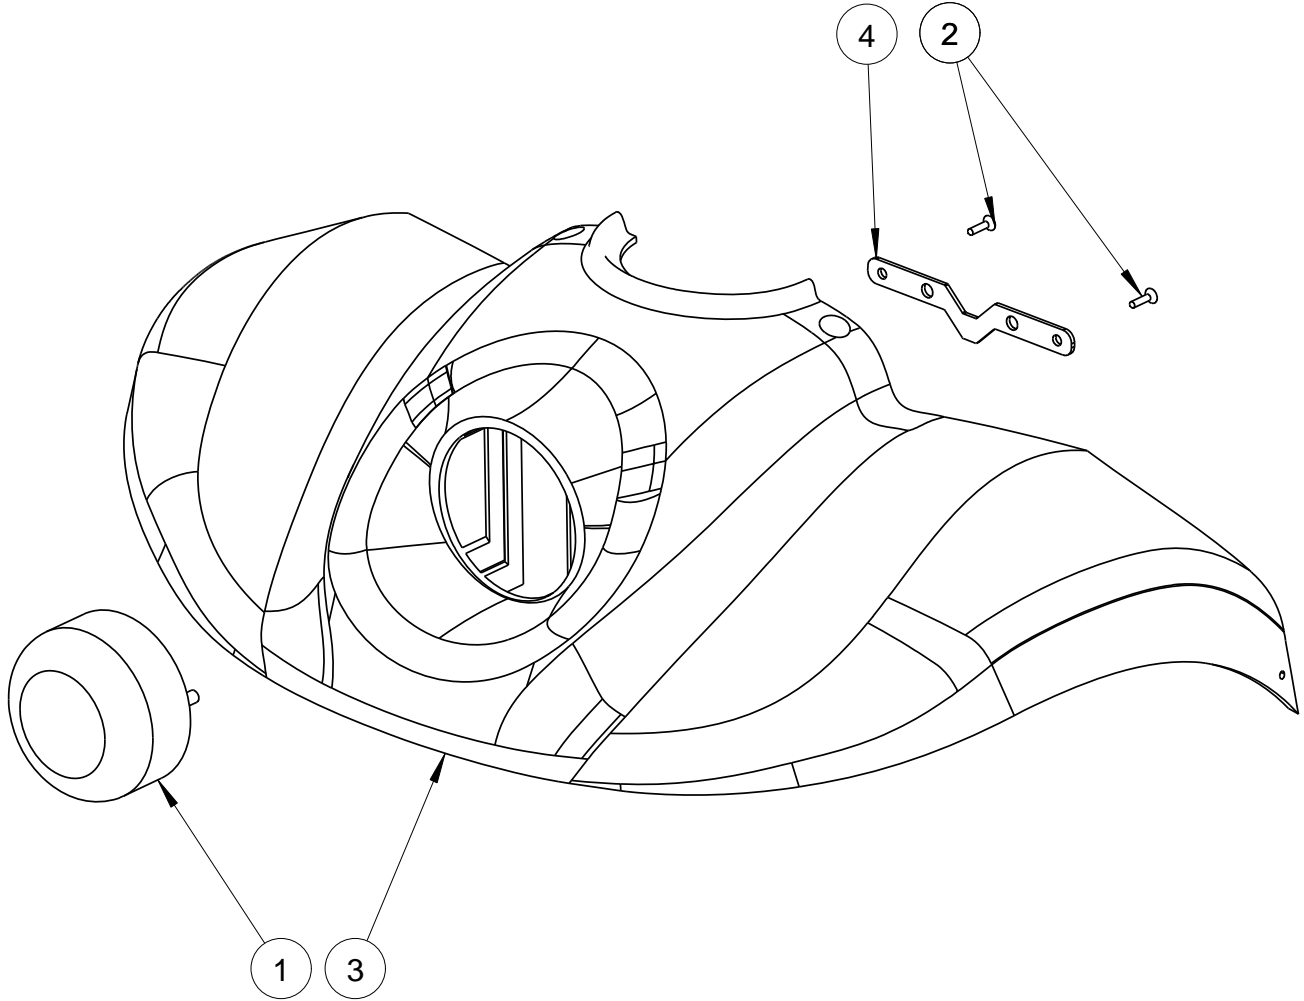

Material			
No.	Plan	Article	Number
1	---	3992566	1
2	---	1001530	2
3	XC00516	1C616	1
4	YC01855	1C65300	1

EC00345/A

SV ERIS FRONT SHELL				Plan No.
				EC00345/A
Scale:3:10	Drafted	Verified	Confirmed	
Date	14/05/2016	14/05/2016	14/05/2016	
Init.	KZ	Mars	TG	