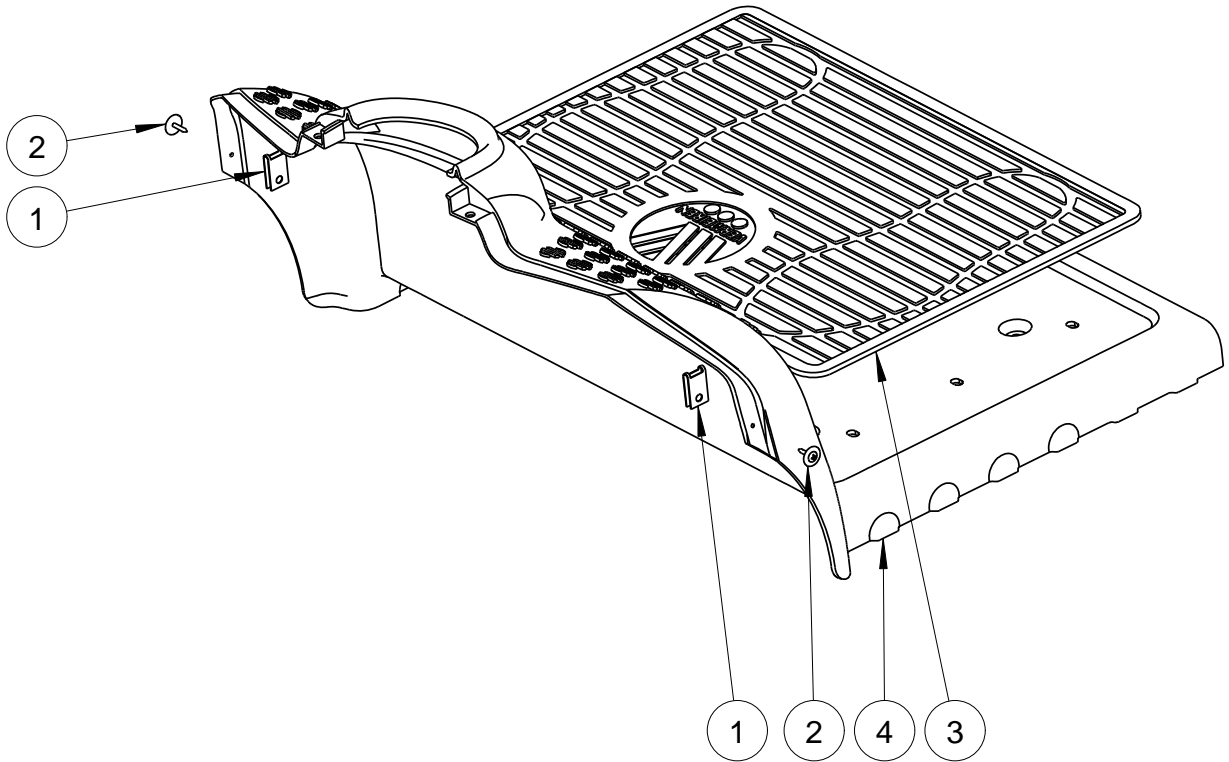

Material			
No.	Plan	Article	Number
1	XC00365	3991352	2
2	---	3991368	2
3	XC00496	3991982	1
4	XC00517	3992233	1

EC00344/A

SV ERIS FOOTPLATE SHELL				Plan No.
				EC00344/A
Scale:1:5	Drafted	Verified	Confirmed	
Date	14/05/2016	14/05/2016	14/05/2016	
Init.	KZ	Mars	TG	