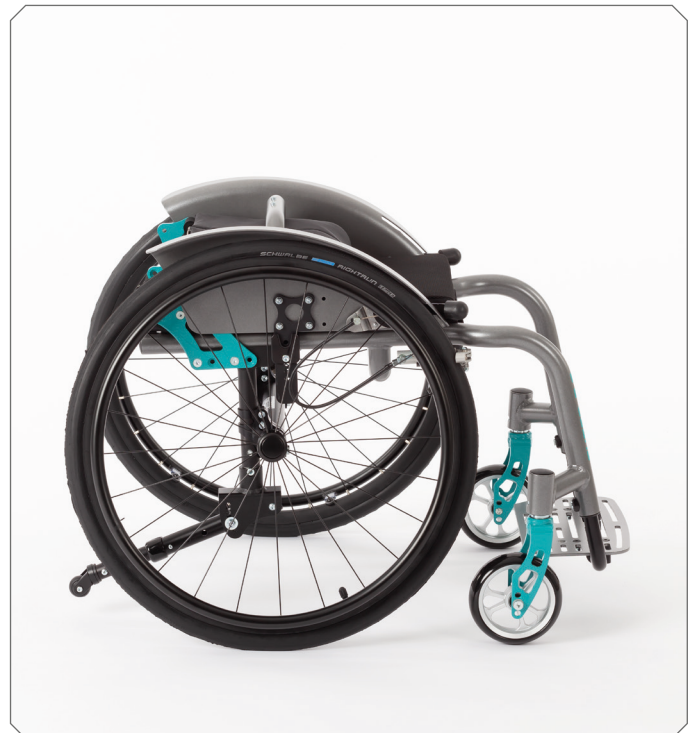

Screw connections and components no longer have to be moved, but only be loosened and shifted. A 4 and a 5 allen key are sufficient.

An innovative castor fork bearing (patent pending) enables the angle to be adjusted using a single nut only. In addition, the entire bearing can be rotated around the vertical axis with the nut loosened, which enables the adjustment of an exact straight-line stability.

SUPRA 2.0 - an overview:

- Proven modular frame concept
- Technically innovative
- Modern design
- Simplified handling
- New castor fork bearing

Side view.

Back folded up.

SUPRA 2.0

Specifications	Frame size 1	Frame size 2	Frame size 3
Seat width (SUPRA 2.0)	24 - 34 cm	28 - 38 cm	28 - 44 cm
Seat width (SUPRA 2.0 Abdu)	24 - 34 cm	28 - 38 cm	28 - 38 cm
Seat depth	19 - 34 cm	20 - 39 cm	25 - 44 cm
Seat height	36 - 45 cm	38 - 47 cm	43 - 51 cm
Seat angle (adjustable)	0° - 10°	0° - 10°	0° - 10°
Back height	20, 25, 30, 35 cm	20, 25, 30, 35 cm	20, 25, 30, 35 cm
Backrest angle (rigid)	-10° up to +10°	-10° up to +10°	-10° up to +10°
Backrest angle (angle adjustable)	15°	15°	15°
Lower leg length	16 - 40 cm	19 - 41 cm	23 - 46 cm
Footrest angle	-10° up to + 10°	-10° up to + 10°	-10° up to+ 10°
Rear wheel diameter	20"	22"	24"
Front wheel diameter	4", 5", 5,5"	4", 5", 5,5"	4", 5", 5,5"
Camber	3°, 6°, 9°	3°, 6°, 9°	3°, 6°, 9°
Load capacity	60 kg	75 kg	75 kg